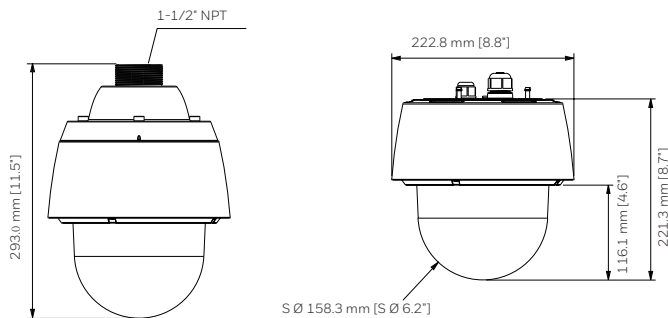

SYSTEM COMPATIBILITY	
Pro-Watch NVR	Up to 256 IP channels RAID5 / 6 Enterprise NVR
MAXPRO NVR PE	Up to 128 IP channels RAID5 / 6 Enterprise NVR
MAXPRO NVR SE	Up to 64 IP channels System NVR
MAXPRO NVR XE	Up to 16 IP channels System NVR
MAXPRO NVR SOFTWARE	Up to 128 IP channels Recording Software
ADPRO NVR FastTrace 2E	Up to 32 IP channels with up to 32 VA channels NVRs
ADPRO NVR iFT-E	Up to 32 IP channels with up to 32 VA channels NVRs
ADPRO NVR iFT	Up to 32 IP channels or 16 IP channels with up to 16 VA channels NVRs
ADPRO NVR iFT Gateway	4 IP channels + 4 VA channels
HEN*4	8 / 16 / 32 / 64-channel Performance Series NVRs (H.264 and H.265)
Honeywell DVM	Supported with Honeywell DVM R700 , DVM R620
30 SERIES NVR	Integration with 30 Series NVR

OPTIONAL MOUNTS AND ACCESSORIES	
HA60PCMZ	Pendant Mount Bracket, 1.5 NPT (included in the package)
HA60WLMZ	PTZ Wall Mount Bracket, 1.5 NPT, white
HA60PLMZ	PTZ Pole Mount Bracket, white
HA60CNMZ	PTZ Corner Mount Bracket, white
HA60ICMZ	PTZ In-Ceiling Mount Bracket, white
HA60CB6	Replacement 6 inch Clear Bubble
HA60SB6	Replacement 6 inch Smoked Bubble
HA60WIF	Wifi dongle and USB adapter for camera configuration
HA60POEZ	UPOE Injector

Learn more
about 60 Series
accessories

ORDERING

HC60WZ2E30	2 MP Network PTZ Outdoor Dome, WDR>120 dB, 1/2.8" CMOS, 30X Optical Zoom, TDN, H.265 HEVC Smart Codec, UPoE, 24 VAC / DC, IP68 / IK10 / NEMA4X, White

DIMENSIONS

With HA60PCMZ Pendant Mount Bracket

For more information
www.security.honeywell.com

Honeywell Commercial Security
715 Peachtree St. NE
Atlanta, GA 30308
1.800.323.4576
www.honeywell.com

ONVIF and the ONVIF logo are trademarks of ONVIF Inc.
HEVC Advance logo is a trademark of HEVC Advance
Honeywell reserves the right, without notification, to
make changes in product design or specifications.

HSV-HC60WZ2E30-03-US(1220)DS-Z
© 2020 Honeywell International Inc.

Honeywell